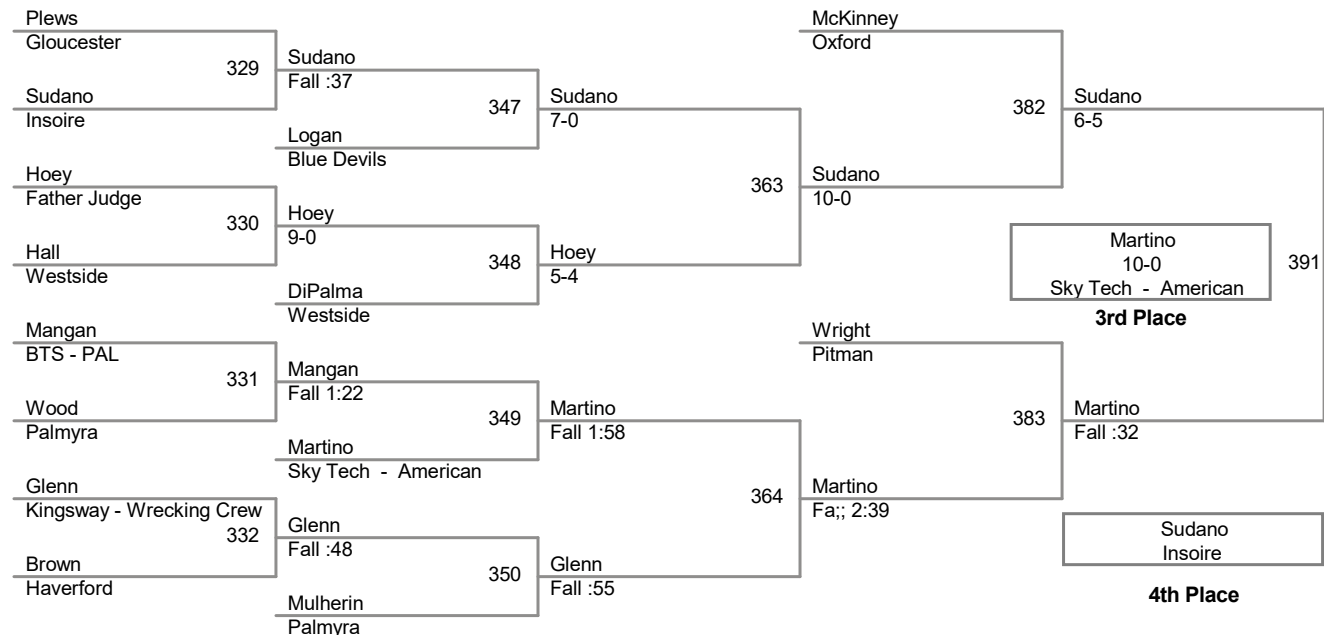

50 Lbs

55 Lbs

60 Lbs

65 Lbs

CJV 2017
Bantam

70 Lbs

CJV 2017
Bantam

75 Lbs

CJV 2017
Bantam

80 Lbs

3 Participant Round Robin

Cole Denick Kingsway - Wre

319	Denick
Tyler Kennealy Westside	Fall :19

Kevin Spencer Gloucester

342	Denick
Cole Denick Kingsway - Wre	Fall :27

Tyler Kennealy Westside

377	Spencer
Kevin Spencer Gloucester	Fall 2:27

Cole Denick
Kingsway -
Wrecking Crew

Champion

Kevin Spencer
Gloucester

2nd Place

Tyler Kennealy
Westside

3rd Place

CJV 2017
Bantam