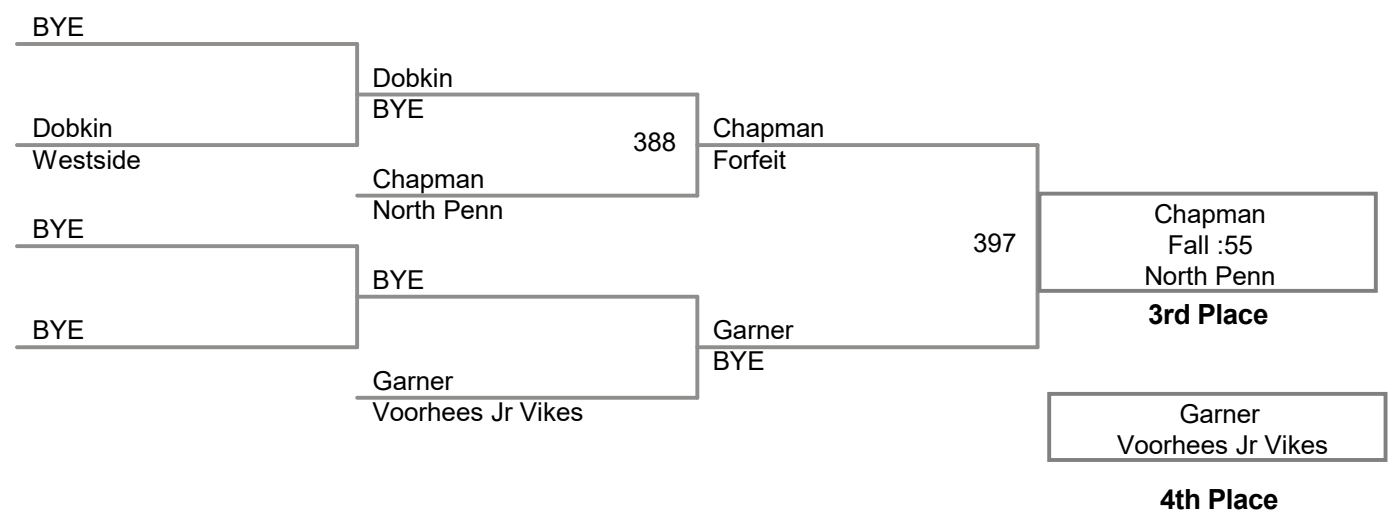

50 Lbs

55 Lbs

60 Lbs

65 Lbs

CJV 2017
Bantam

70 Lbs

CJV 2017
Bantam

75 Lbs

CJV 2017
Bantam

80 Lbs

3 Participant Round Robin

Cole Denick Kingsway - Wre

319	Denick
Tyler Kennealy Westside	Fall :19

Kevin Spencer Gloucester

342	Denick
Cole Denick Kingsway - Wre	Fall :27

Tyler Kennealy Westside

377	Spencer
Kevin Spencer Gloucester	Fall 2:27

Cole Denick
Kingsway -
Wrecking Crew

Champion

Kevin Spencer
Gloucester

2nd Place

Tyler Kennealy
Westside

3rd Place

CJV 2017
Bantam