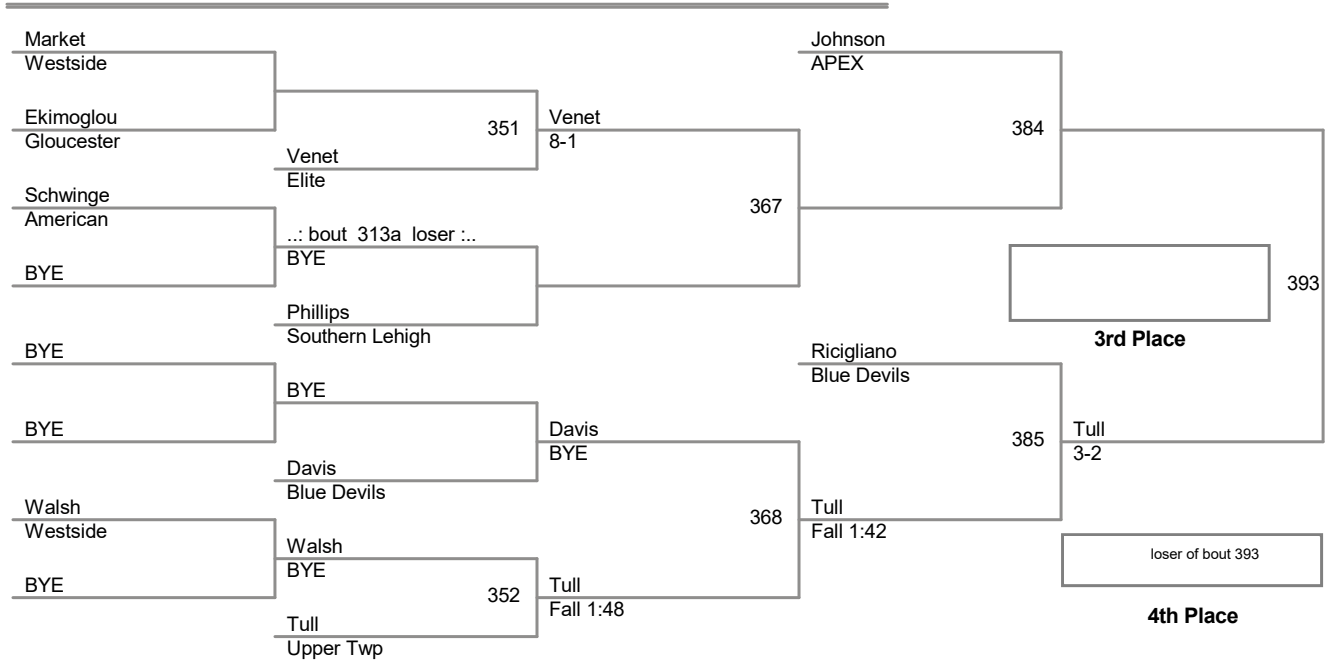

50 Lbs

55 Lbs

60 Lbs

65 Lbs

CJV 2017
Bantam

70 Lbs

CJV 2017
Bantam

75 Lbs

CJV 2017
Bantam

80 Lbs

3 Participant Round Robin

Cole Denick Kingsway - Wre

319	Denick
Tyler Kennealy Westside	Fall :19

Kevin Spencer Gloucester

342	Denick
Cole Denick Kingsway - Wre	Fall :27

Tyler Kennealy Westside

377	Spencer
Kevin Spencer Gloucester	Fall 2:27

Cole Denick
Kingsway -
Wrecking Crew

Champion

Kevin Spencer
Gloucester

2nd Place

Tyler Kennealy
Westside

3rd Place

CJV 2017
Bantam