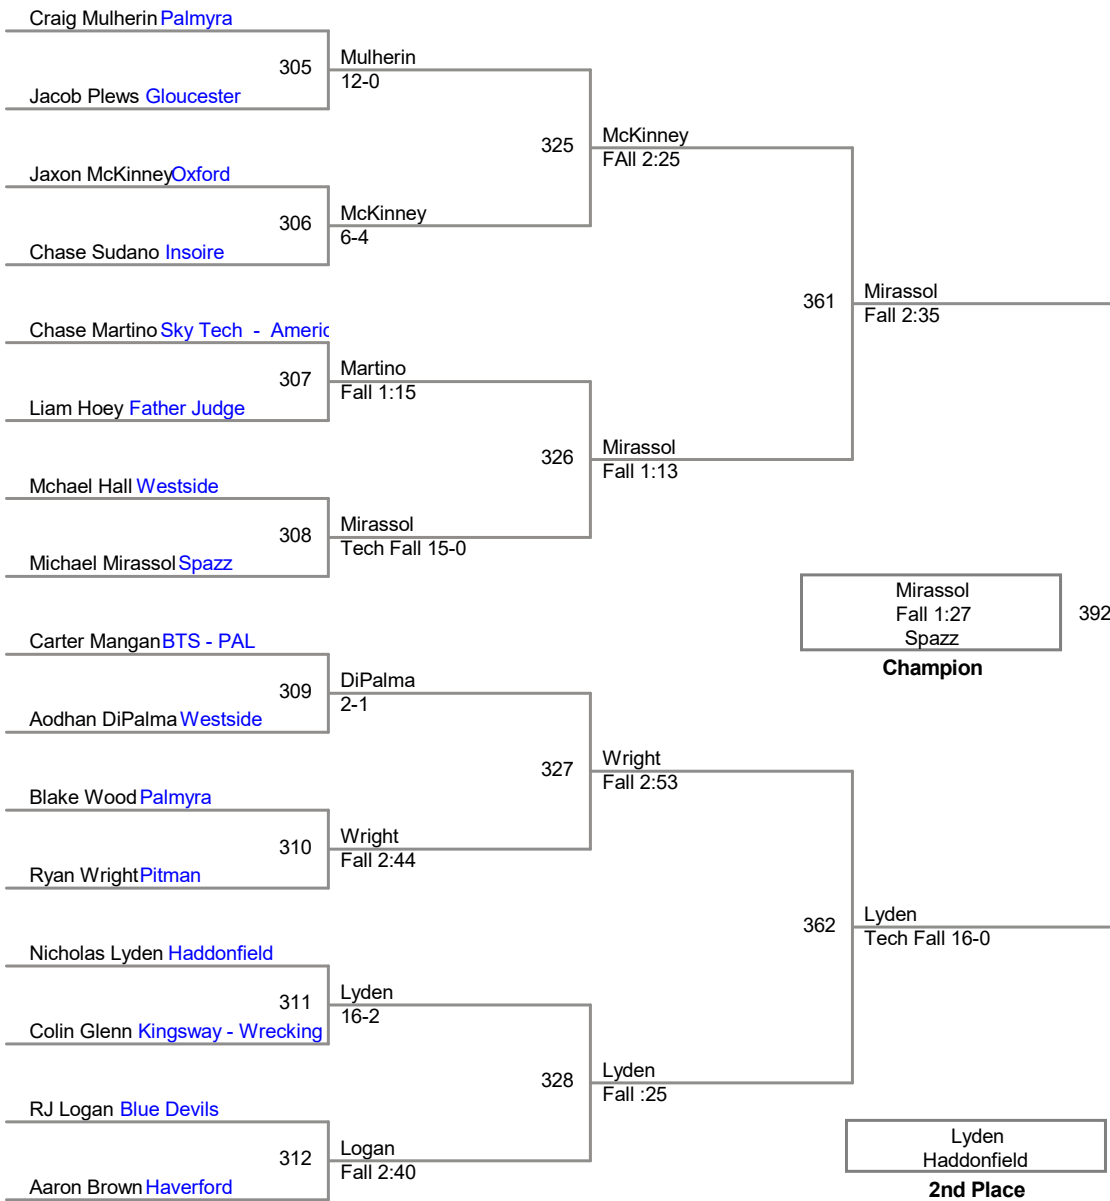

50 Lbs

55 Lbs

60 Lbs

65 Lbs

CJV 2017
Bantam

70 Lbs

CJV 2017
Bantam

75 Lbs

CJV 2017
Bantam

80 Lbs

3 Participant Round Robin

Cole Denick Kingsway - Wre

319	Denick
Tyler Kennealy Westside	Fall :19

Kevin Spencer Gloucester

342	Denick
Cole Denick Kingsway - Wre	Fall :27

Tyler Kennealy Westside

377	Spencer
Kevin Spencer Gloucester	Fall 2:27

Cole Denick
Kingsway -
Wrecking Crew

Champion

Kevin Spencer
Gloucester

2nd Place

Tyler Kennealy
Westside

3rd Place

CJV 2017
Bantam