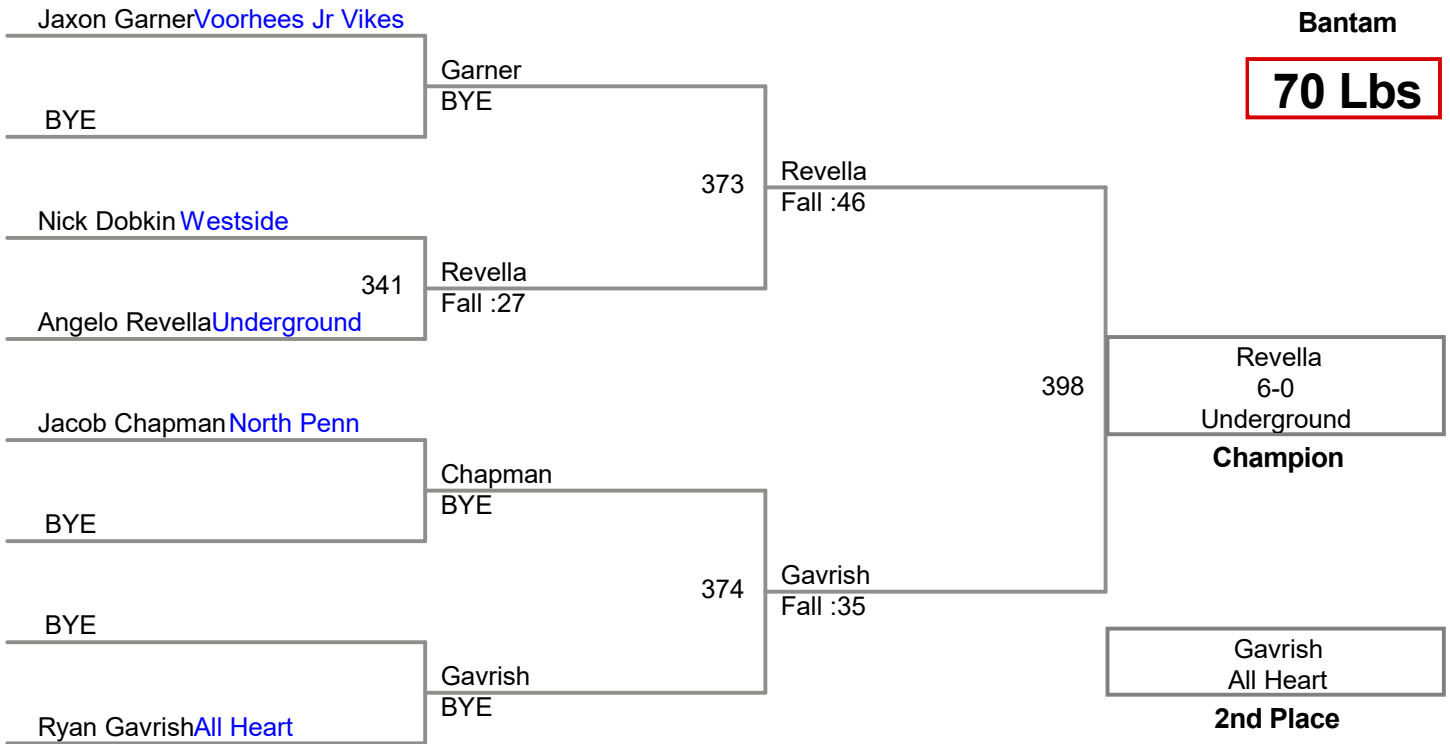

50 Lbs

55 Lbs

60 Lbs

65 Lbs

CJV 2017
Bantam

70 Lbs

CJV 2017
Bantam

75 Lbs

CJV 2017
Bantam

80 Lbs

3 Participant Round Robin

Cole Denick Kingsway - Wre

319	Denick
Tyler Kennealy Westside	Fall :19

Kevin Spencer Gloucester

342	Denick
Cole Denick Kingsway - Wre	Fall :27

Tyler Kennealy Westside

377	Spencer
Kevin Spencer Gloucester	Fall 2:27

Cole Denick
Kingsway -
Wrecking Crew

Champion

Kevin Spencer
Gloucester

2nd Place

Tyler Kennealy
Westside

3rd Place

CJV 2017
Bantam