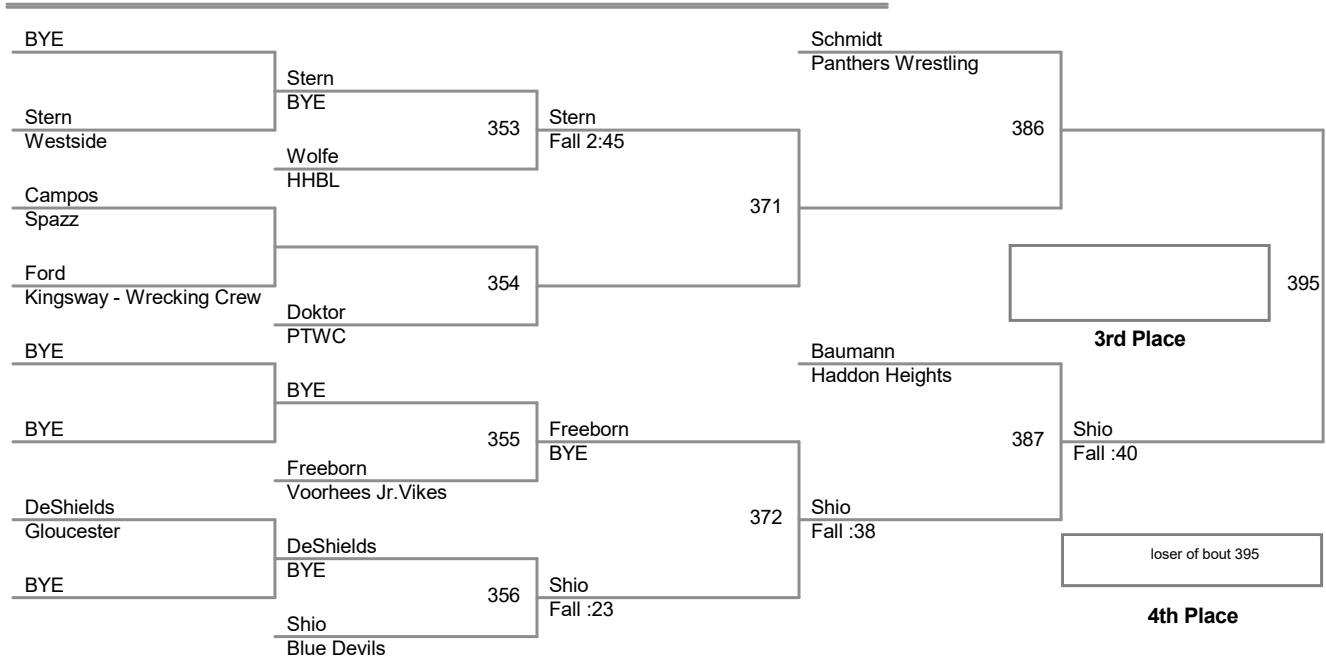

50 Lbs

55 Lbs

60 Lbs

65 Lbs

CJV 2017
Bantam

70 Lbs

CJV 2017
Bantam

75 Lbs

CJV 2017
Bantam

80 Lbs

3 Participant Round Robin

Cole Denick Kingsway - Wre

319	Denick
Tyler Kennealy Westside	Fall :19

Kevin Spencer Gloucester

342	Denick
Cole Denick Kingsway - Wre	Fall :27

Tyler Kennealy Westside

377	Spencer
Kevin Spencer Gloucester	Fall 2:27

Cole Denick
Kingsway -
Wrecking Crew

Champion

Kevin Spencer
Gloucester

2nd Place

Tyler Kennealy
Westside

3rd Place

CJV 2017
Bantam