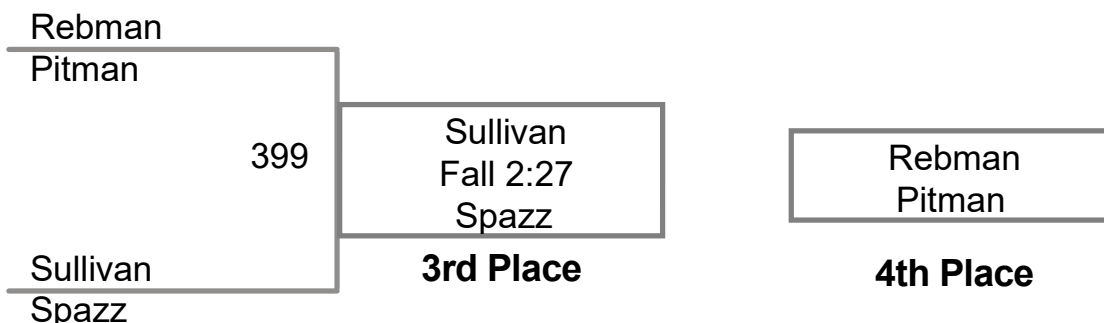

50 Lbs

55 Lbs

60 Lbs

65 Lbs

CJV 2017
Bantam

70 Lbs

CJV 2017
Bantam

75 Lbs

CJV 2017
Bantam

80 Lbs

3 Participant Round Robin

Cole Denick Kingsway - Wre

319	Denick
Tyler Kennealy Westside	Fall :19

Kevin Spencer Gloucester

342	Denick
Cole Denick Kingsway - Wre	Fall :27

Tyler Kennealy Westside

377	Spencer
Kevin Spencer Gloucester	Fall 2:27

Cole Denick
Kingsway -
Wrecking Crew

Champion

Kevin Spencer
Gloucester

2nd Place

Tyler Kennealy
Westside

3rd Place

CJV 2017
Bantam