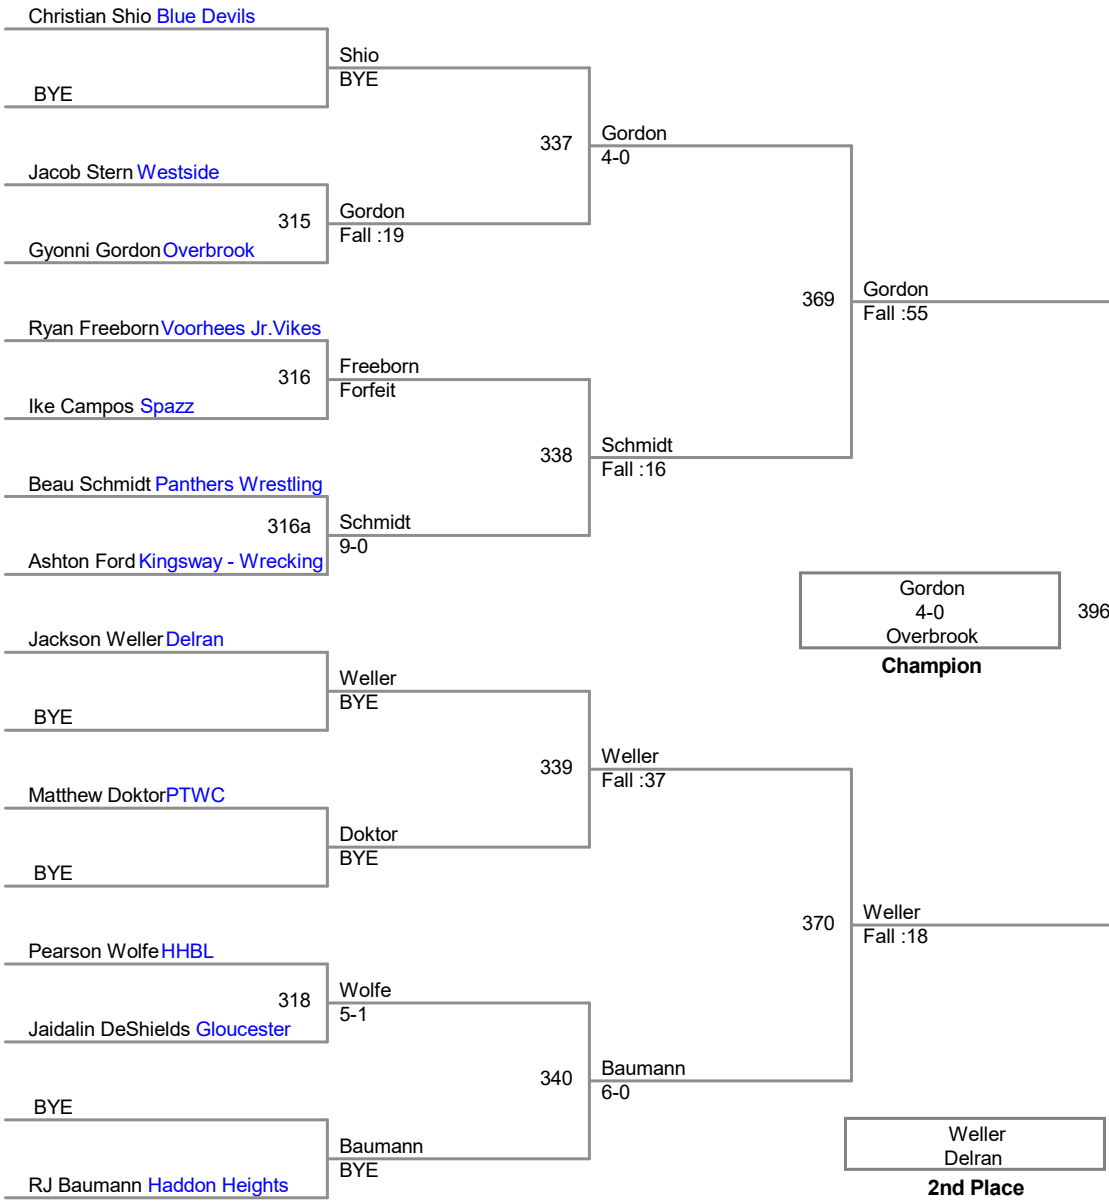

50 Lbs

55 Lbs

60 Lbs

65 Lbs

CJV 2017
Bantam

70 Lbs

CJV 2017
Bantam

75 Lbs

CJV 2017
Bantam

80 Lbs

3 Participant Round Robin

Cole Denick Kingsway - Wre

319	Denick
Tyler Kennealy Westside	Fall :19

Kevin Spencer Gloucester

342	Denick
Cole Denick Kingsway - Wre	Fall :27

Tyler Kennealy Westside

377	Spencer
Kevin Spencer Gloucester	Fall 2:27

Cole Denick
Kingsway -
Wrecking Crew

Champion

Kevin Spencer
Gloucester

2nd Place

Tyler Kennealy
Westside

3rd Place

CJV 2017
Bantam