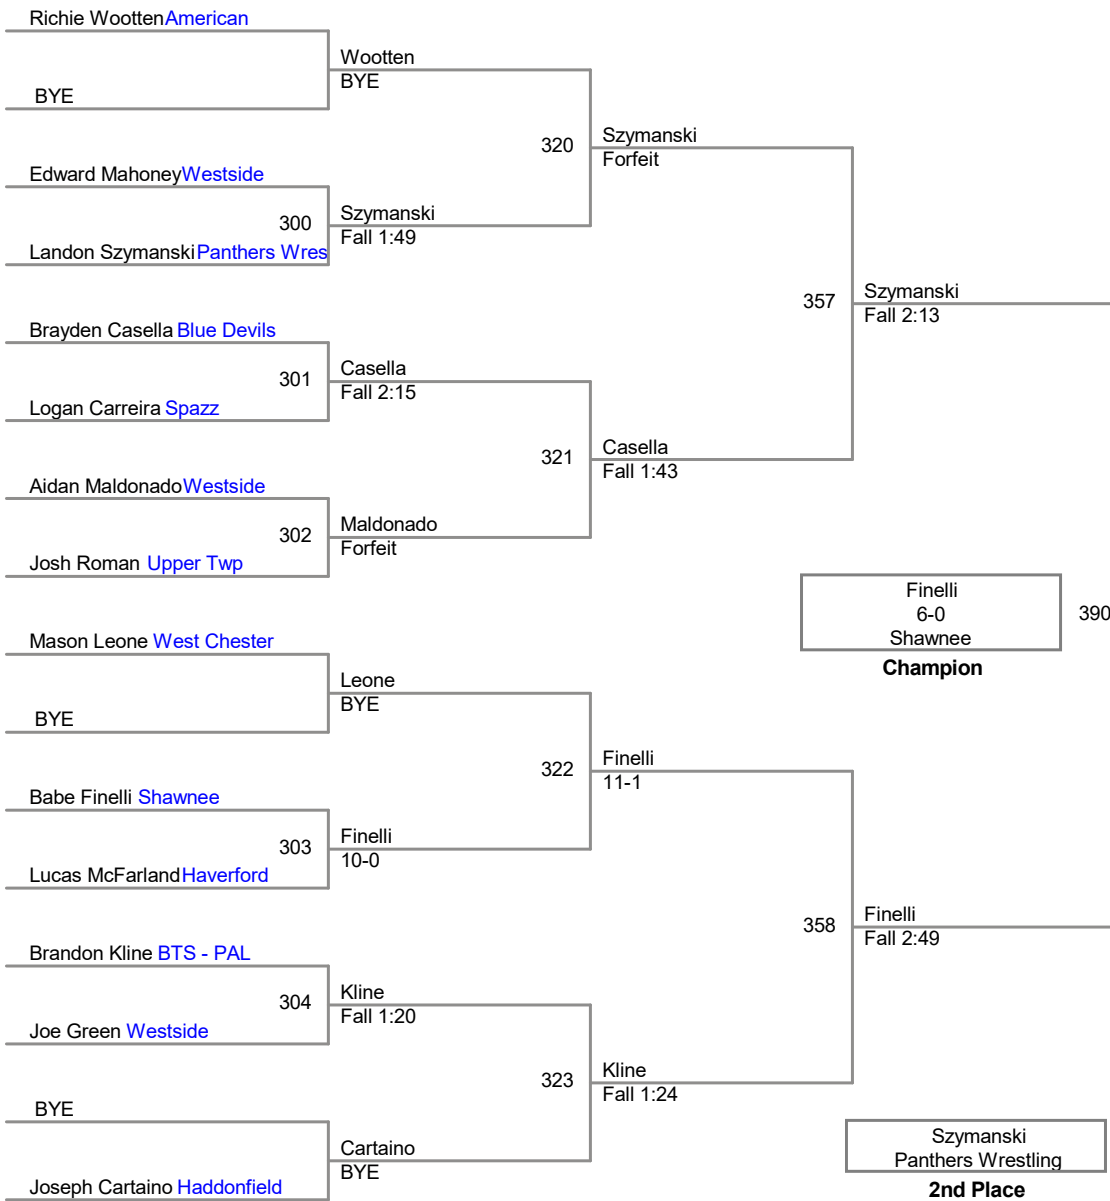

50 Lbs

55 Lbs

60 Lbs

65 Lbs

CJV 2017
Bantam

70 Lbs

CJV 2017
Bantam

75 Lbs

CJV 2017
Bantam

80 Lbs

3 Participant Round Robin

Cole Denick Kingsway - Wre

319	Denick
Tyler Kennealy Westside	Fall :19

Kevin Spencer Gloucester

342	Denick
Cole Denick Kingsway - Wre	Fall :27

Tyler Kennealy Westside

377	Spencer
Kevin Spencer Gloucester	Fall 2:27

Cole Denick
Kingsway -
Wrecking Crew

Champion

Kevin Spencer
Gloucester

2nd Place

Tyler Kennealy
Westside

3rd Place

CJV 2017
Bantam