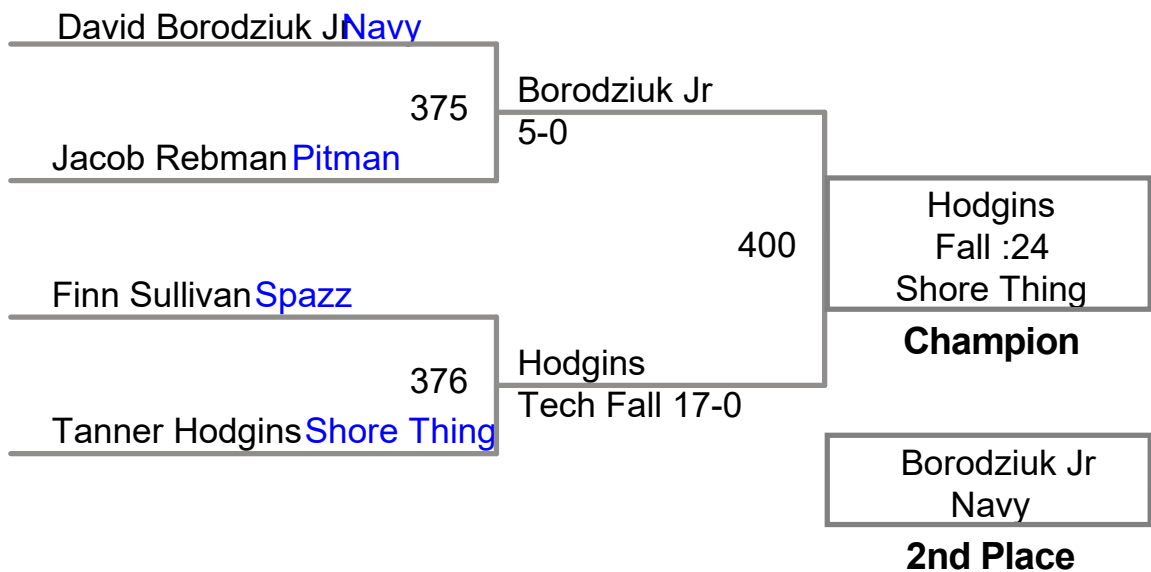

50 Lbs

55 Lbs

60 Lbs

65 Lbs

CJV 2017
Bantam

70 Lbs

CJV 2017
Bantam

75 Lbs

CJV 2017
Bantam

80 Lbs

3 Participant Round Robin

Cole Denick Kingsway - Wre

319	Denick
Tyler Kennealy Westside	Fall :19

Kevin Spencer Gloucester

342	Denick
Cole Denick Kingsway - Wre	Fall :27

Tyler Kennealy Westside

377	Spencer
Kevin Spencer Gloucester	Fall 2:27

Cole Denick
Kingsway -
Wrecking Crew

Champion

Kevin Spencer
Gloucester

2nd Place

Tyler Kennealy
Westside

3rd Place

CJV 2017
Bantam