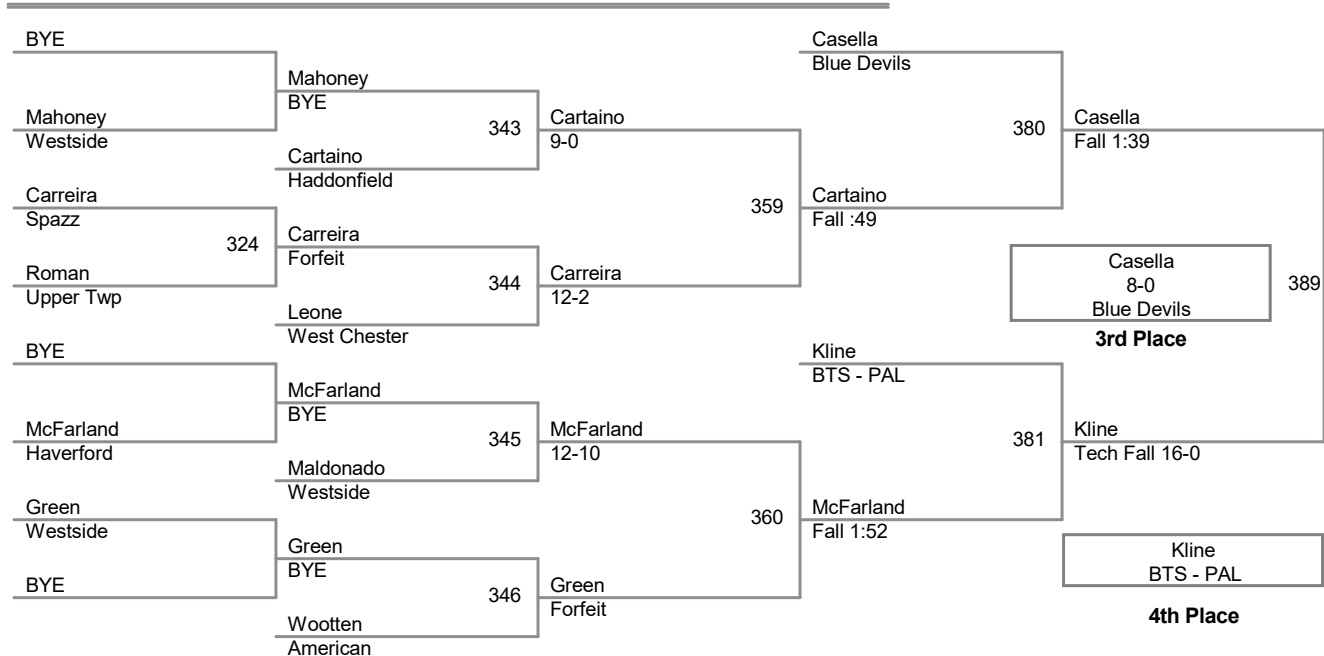

50 Lbs

55 Lbs

60 Lbs

65 Lbs

CJV 2017
Bantam

70 Lbs

CJV 2017
Bantam

75 Lbs

CJV 2017
Bantam

80 Lbs

3 Participant Round Robin

Cole Denick Kingsway - Wre

319	Denick
Tyler Kennealy Westside	Fall :19

Kevin Spencer Gloucester

342	Denick
Cole Denick Kingsway - Wre	Fall :27

Tyler Kennealy Westside

377	Spencer
Kevin Spencer Gloucester	Fall 2:27

Cole Denick
Kingsway -
Wrecking Crew

Champion

Kevin Spencer
Gloucester

2nd Place

Tyler Kennealy
Westside

3rd Place

CJV 2017
Bantam