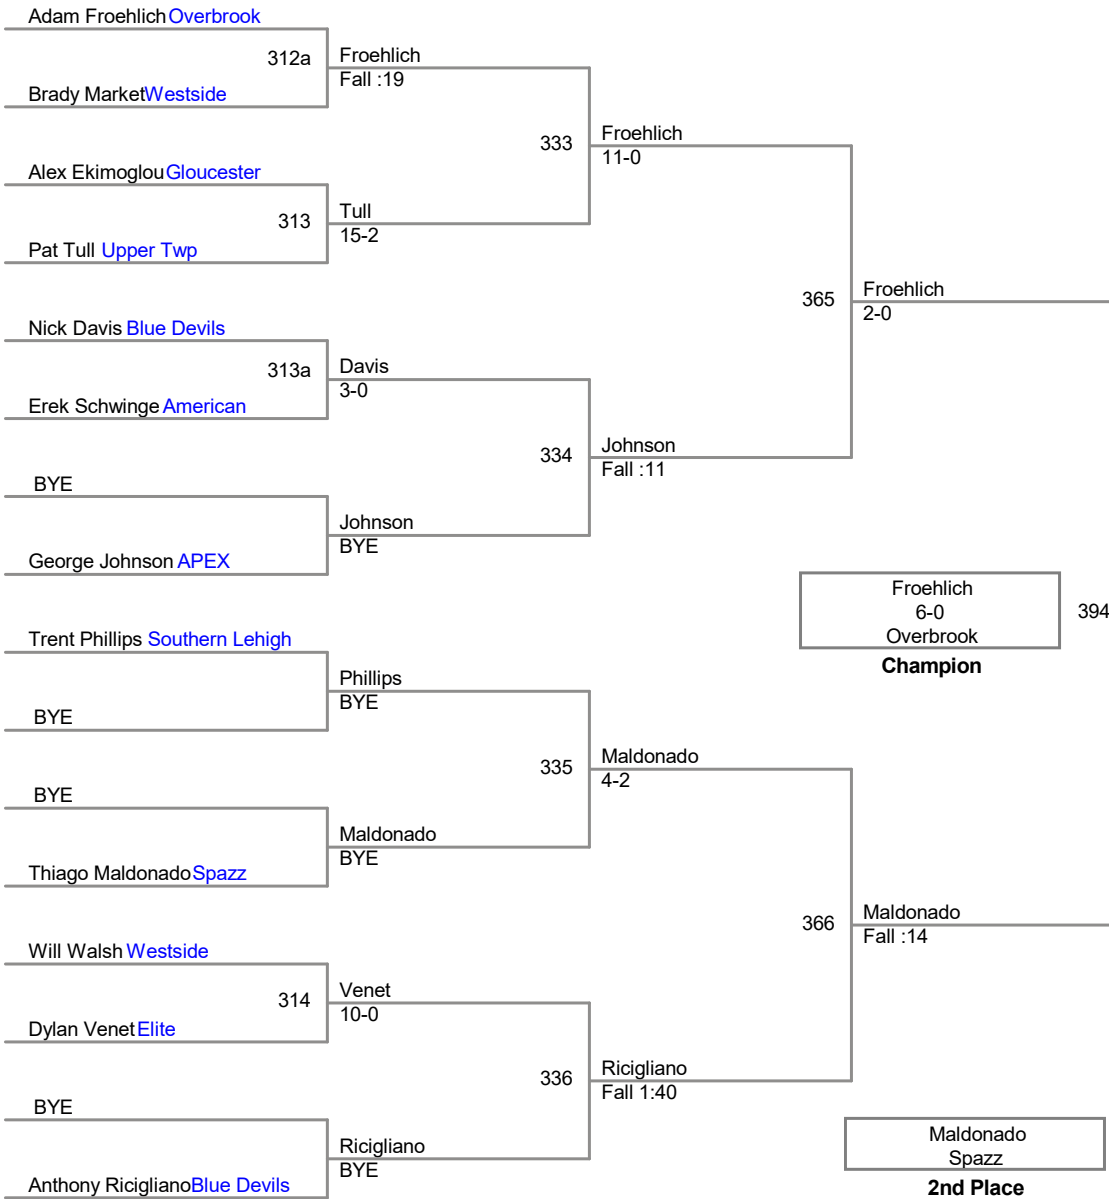

50 Lbs

55 Lbs

60 Lbs

65 Lbs

CJV 2017
Bantam

70 Lbs

CJV 2017
Bantam

75 Lbs

CJV 2017
Bantam

80 Lbs

3 Participant Round Robin

Cole Denick Kingsway - Wre

319	Denick
Tyler Kennealy Westside	Fall :19

Kevin Spencer Gloucester

342	Denick
Cole Denick Kingsway - Wre	Fall :27

Tyler Kennealy Westside

377	Spencer
Kevin Spencer Gloucester	Fall 2:27

Cole Denick
Kingsway -
Wrecking Crew

Champion

Kevin Spencer
Gloucester

2nd Place

Tyler Kennealy
Westside

3rd Place

CJV 2017
Bantam